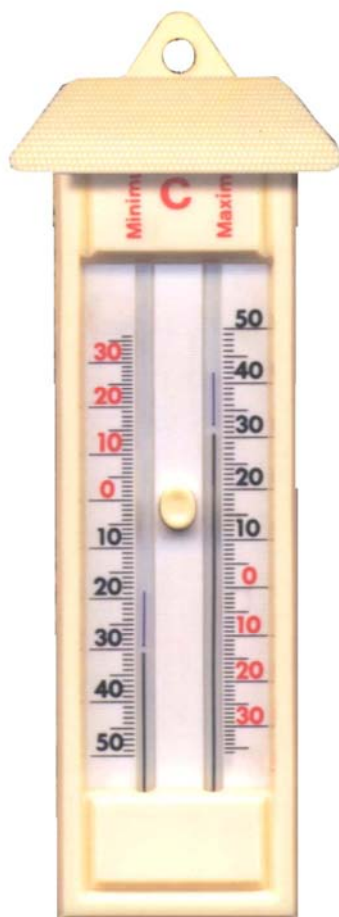

## MIN-MAX THERMOMETERS

MM603

MM602

MM601

High quality mercury filled double-ended thermometer. Easily-seen bright blue steel floats rise with the column of mercury to register the maximum and minimum Celsius or Fahrenheit temperatures since the last time the thermometer was reset.

Model	Size	Range	Reset Device
MM601	6.3 x 28 cm	-50 to 50 °C / °F	Magnet suspended
MM602	8 x 23 cm	-30 to 50 °C	Magnet Button
MM603	8 x 23 cm	-30 to 50 °C	Magnet Button