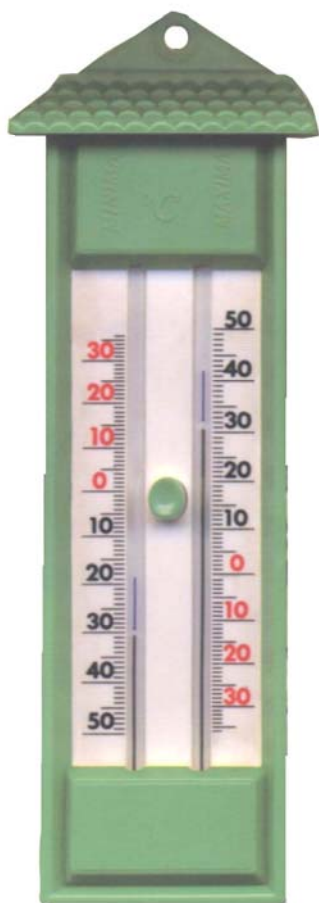

## MIN-MAX THERMOMETERS

MM603

MM602

MM601

High quality mercury filled double-ended thermometer. Easily-seen bright blue steel floats rise with the column of mercury to register the maximum and minimum Celsius or Fahrenheit temperatures since the last time the thermometer was reset.

Model	Size	Range	Reset Device
MM601	6.3 x 28 cm	-50 to 50 °C / °F	Magnet suspended
MM602	8 x 23 cm	-30 to 50 °C	Magnet Button
MM603	8 x 23 cm	-30 to 50 °C	Magnet Button