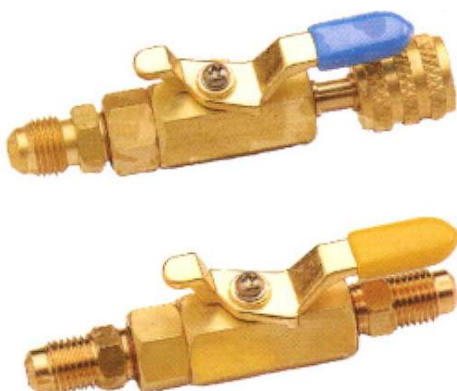

QUICK COUPLERS & BALL VALVES

◆ Manual Quick Couplers

Adjustable with varying dimensions for R134a service ports

14mm Female thread

AQC-FH High pressure side

AQC-FL Low pressure side

◆ Manual Quick Couplers

Adjustable with varying dimensions for R134a service ports

14mm Male thread

AQC-MH High pressure side

AQC-ML Low pressure side

◆ Economy Quick Couplers

90° fitted with 14mm Female thread

UQC-BH High pressure side

UQC-BL Low pressure side

14mm Male thread

UQC-AH High pressure side

UQC-AL Low pressure side

◆ Ball Valve

red / yellow / blue color rubber cap for option

BV-15MF 1/4"SAE male x female

BV-15MM 1/4"SAE male x male