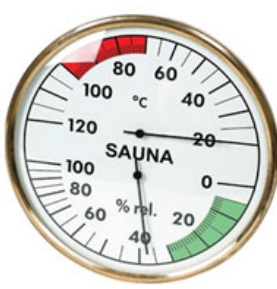

SP-X-17W

Dial: 72 x 55 x 22 mm
Range: -10~+50°C
20~+120°F
Plastic material
Wall hanging

SP-X-21

Dial: $\varnothing 5\text{-}1/2"$ (140mm)
Range: -40~+60°C
-40~+160°F
Plastic material
Sitting hanging

SP-X-22S

Dial: $\varnothing 4"$ (100mm)
Range: 0~100% RH
Copper / Aluminum
Sauna Hygrometer

SP-X-22W

Dial: $\varnothing 4"$ (100mm)
Range: 0~120°C
Copper / Aluminum
Sauna Thermometer

SP-X-22WS

Dial: $\varnothing 4"$ (100mm)
Range: 20~120°C
0~100% RH
Copper / Aluminum
Sauna
Thermo-hygrometer

SP-X-24S

Dial: $\varnothing 6.5"$ (165mm)
Range: 0~100% RH
Copper / Aluminum
Sauna Hygrometer

SP-X-24W

Dial: $\varnothing 6.5"$ (165mm)
Range: 0~120°C
Copper / Aluminum
Sauna Thermometer

SP-X-24WS

Dial: $\varnothing 6.5"$ (165mm)
Range: 20~120°C
0~100% RH
Copper / Aluminum
Sauna
Thermo-hygrometer

SP-X-28

Dial: 240 x 85 x 23 mm
Range: -30~+50°C
0~100% RH
Copper / Aluminum
Sitting

SP-Y-1

Dial: $\varnothing 2\text{-}3/10"$ (58mm)
Range: -60~+140°F
Plastic material

DIAL TYPE ROOM THERMOMETERS & HYGROMETERS