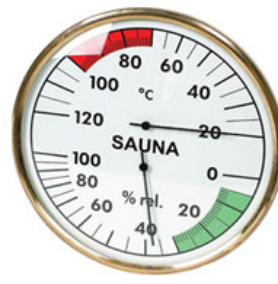

DIAL TYPE ROOM THERMOMETERS & HYGROMETERS

SP-X-15WS

Dial: $\varnothing 5\text{-}1/4"$ (133mm)
Range: 0~100% RH &
-10~+50°C
Plastic material
Wall hanging

SP-X-16

Dial: 122 x 93 x 33 mm
Range: -40~+50°C
-40~+120°F
Plastic material
Wall hanging

SP-X-17W

Dial: 72 x 55 x 22 mm
Range: -10~+50°C
20~+120°F
Plastic material
Wall hanging

SP-X-21

Dial: $\varnothing 5\text{-}1/2"$ (140mm)
Range: -40~+60°C
-40~+160°F
Plastic material
Sitting hanging

SP-X-22S

Dial: $\varnothing 4"$ (100mm)
Range: 0~100% RH
Copper / Aluminum
Sauna Hygrometer

SP-X-22W

Dial: $\varnothing 4"$ (100mm)
Range: 0~120°C
Copper / Aluminum
Sauna Thermometer

SP-X-22WS

Dial: $\varnothing 4"$ (100mm)
Range: 20~120°C
0~100% RH
Copper / Aluminum
Sauna
Thermo-hygrometer

SP-X-24S

Dial: $\varnothing 6.5"$ (165mm)
Range: 0~100% RH
Copper / Aluminum
Sauna Hygrometer

SP-X-24W

Dial: $\varnothing 6.5"$ (165mm)
Range: 0~120°C
Copper / Aluminum
Sauna Thermometer

SP-X-24WS

Dial: $\varnothing 6.5"$ (165mm)
Range: 20~120°C
0~100% RH
Copper / Aluminum
Sauna
Thermo-hygrometer