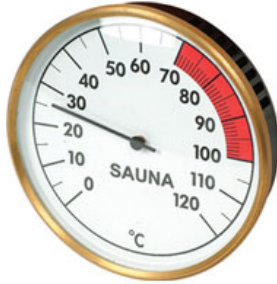

SP-X-11

Dial: 75 x 75 mm
Range: -50~+50°C
Plastic material
Window sticking

SP-X-14S

Dial: $\varnothing 5\text{-}1/4"$ (133mm)
Range: 0~100% RH
Plastic material
Wall hanging

SP-X-14WS

Dial: $\varnothing 5\text{-}1/4"$ (133mm)
Range: 0~100% RH &
-10~+50°C
Plastic material
Wall hanging

SP-X-17W

Dial: 72 x 55 x 22 mm
Range: -10~+50°C
20~+120°F
Plastic material
Wall hanging

SP-X-21

Dial: $\varnothing 5\text{-}1/2"$ (140mm)
Range: -40~+60°C
-40~+160°F
Plastic material
Sitting hanging

SP-X-22S

Dial: $\varnothing 4"$ (100mm)
Range: 0~100% RH
Copper / Aluminum
Sauna Hygrometer

SP-X-22W

Dial: $\varnothing 4"$ (100mm)
Range: 0~120°C
Copper / Aluminum
Sauna Thermometer

SP-X-22WS

Dial: $\varnothing 4"$ (100mm)
Range: 20~120°C
0~100% RH
Copper / Aluminum
Sauna
Thermo-hygrometer

SP-X-24S

Dial: $\varnothing 6.5"$ (165mm)
Range: 0~100% RH
Copper / Aluminum
Sauna Hygrometer

SP-X-24W

Dial: $\varnothing 6.5"$ (165mm)
Range: 0~120°C
Copper / Aluminum
Sauna Thermometer

SP-X-24WS

Dial: $\varnothing 6.5"$ (165mm)
Range: 20~120°C
0~100% RH
Copper / Aluminum
Sauna
Thermo-hygrometer