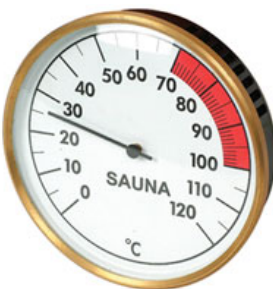

SP-X-17W

Dial: 72 x 55 x 22 mm
Range: -10~+50°C
20~+120°F
Plastic material
Wall hanging

SP-X-21

Dial: $\varnothing 5\text{-}1/2"$ (140mm)
Range: -40~+60°C
-40~+160°F
Plastic material
Sitting hanging

SP-X-22S

Dial: $\varnothing 4"$ (100mm)
Range: 0~100% RH
Copper / Aluminum
Sauna Hygrometer

SP-X-22W

Dial: $\varnothing 4"$ (100mm)
Range: 0~120°C
Copper / Aluminum
Sauna Thermometer

SP-X-22WS

Dial: $\varnothing 4"$ (100mm)
Range: 20~120°C
0~100% RH
Copper / Aluminum
Sauna
Thermo-hygrometer

SP-X-24S

Dial: $\varnothing 6.5"$ (165mm)
Range: 0~100% RH
Copper / Aluminum
Sauna Hygrometer

SP-X-24W

Dial: $\varnothing 6.5"$ (165mm)
Range: 0~120°C
Copper / Aluminum
Sauna Thermometer

SP-X-24WS

Dial: $\varnothing 6.5"$ (165mm)
Range: 20~120°C
0~100% RH
Copper / Aluminum
Sauna
Thermo-hygrometer

SP-X-28

Dial: 240 x 85 x 23 mm
Range: -30~+50°C
0~100% RH
Copper / Aluminum
Sitting

SP-Y-1

Dial: $\varnothing 2\text{-}3/10"$ (58mm)
Range: -60~+140°F
Plastic material

DIAL TYPE ROOM THERMOMETERS & HYGROMETERS